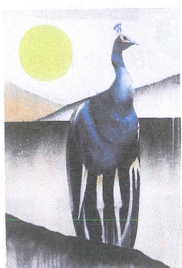

## TWOONE (Hiroyasu Tsuru)

3. *Black Ocean and White Whale*

mixed media on paper mounted on board  
150 x 130cm \$6,000

4. *Owl*

mixed media on paper 110 x 75 cm \$3,500

5. *Crocodile in the Moon*

mixed media on paper 110 x 75 cm \$3,500

6. *Sir*

mixed media on paper 110 x 75cm \$3,500

7. *Where the Bird Is*

mixed media on paper 110 x 75cm \$3,500

8. *Kitsune Masked*

mixed media on paper 74 x 55cm \$1,700

9. *Dinner Talk*

mixed media on paper 74 x 55cm \$1,700