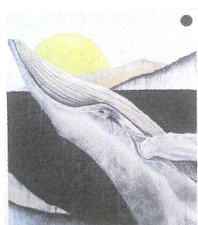

### Psychological Portraits & Metaphysical Landscapes

9 – 21 October 2012

1. *Red Velvet*

mixed media on paper mounted on board  
150 x 130 cm \$6,000

2. *White Moon*

mixed media on paper mounted on board  
150 x 130cm \$6,000

3. *Black Ocean and White Whale*

mixed media on paper mounted on board  
150 x 130cm \$6,000

4. *Owl*

mixed media on paper 110 x 75 cm \$3,500

5. *Crocodile in the Moon*

mixed media on paper 110 x 75 cm \$3,500